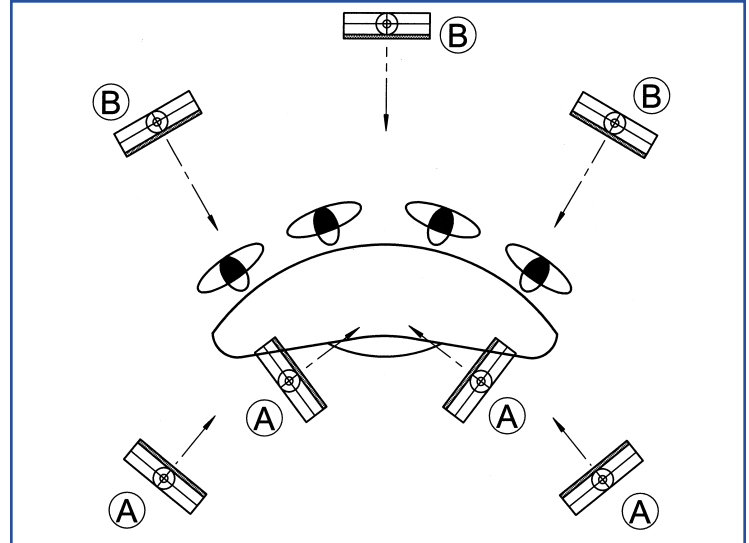

SYSTEM

- Designed for Medium sized desk or table with up to 4 presenters.
- Provides attractive medium sized “pool” of light for talent zones.
- Light weight fixtures can be hung from suspended ceilings.
- Available in non-dimming and dimming configurations.

LAYOUT

This package is intended for up to 4 people around one side of a medium sized table or in a small interview area.

Three fixtures are used as backlights, one centered over each of the outside positions and the third aimed between the 2 center positions. All should be at a height of about 8'. Two are used as close keys crossed about 6' from the 2 center positions. The two remaining fixtures are used as outside fills,

crossed from just outside the 2 outside positions at about 6' to 8' away. All four front lights are to hang 7'-8' off the ground. Adjustable hangers are available if required.

COMPONENTS

120 Volt Non-Dimming (NDFP4-1)