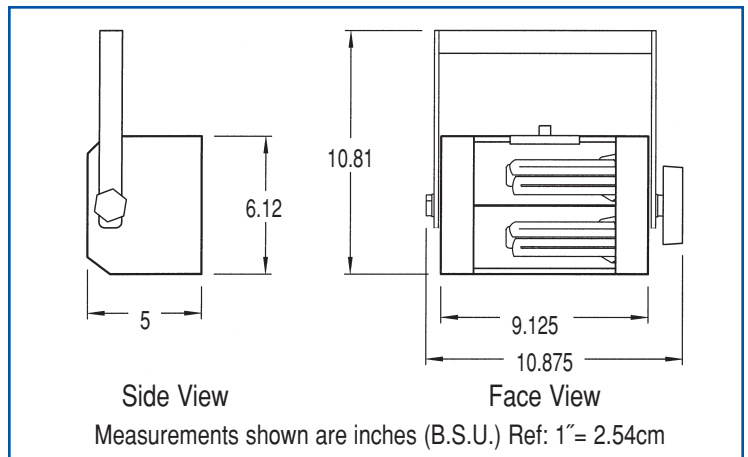

Socket: Molded white high strength thermoplastic with push wire connections and 18 gauge leads. Model number 285-QX 4-pin accepts 26, 32 and 42 watt triple tube lamps.

Electrical: Unit contains (1) 2-lamp ballast to drive two 26, 32 or 42 watt lamps for a maximum of 84 lamp watts per fixture. Power factor shall be $>.97$ with a class A sound rating and THD of $<20\%$. Power entry on unit includes on/off switch, fuse holder with fuse (for protection against power surges), spare fuse and IEC connector. The 0-10 Analog Dim unit is provided with integral dimming control.

Mounting: Provided with .125 welded aluminum yoke. Unit may rotate vertically through the yoke and horizontally through a pipe clamp for ease of focus, and may be locked into place.

Fixture Includes:

- (2) 42 watt Triple Tube Lamps
- (1) 2-lamp Ballast
- 16' power cord with NEMA5-15 (3) prong plug
- (1) C-Clamp or 5/8" Stand Adapter (Specify One)

MODEL

B084-242TT	Non Dim
B084-242TT-DA	On Board Dim
B084-242TT-D/PM*	Phase Control
* Not available in 230 volt.	

WEIGHT

	Lbs	Kg	DIMENSIONS		
Complete	4.5	2.0	Length	10.88	27.6
			Height	10.81	27.5
			Width	5.0	12.7