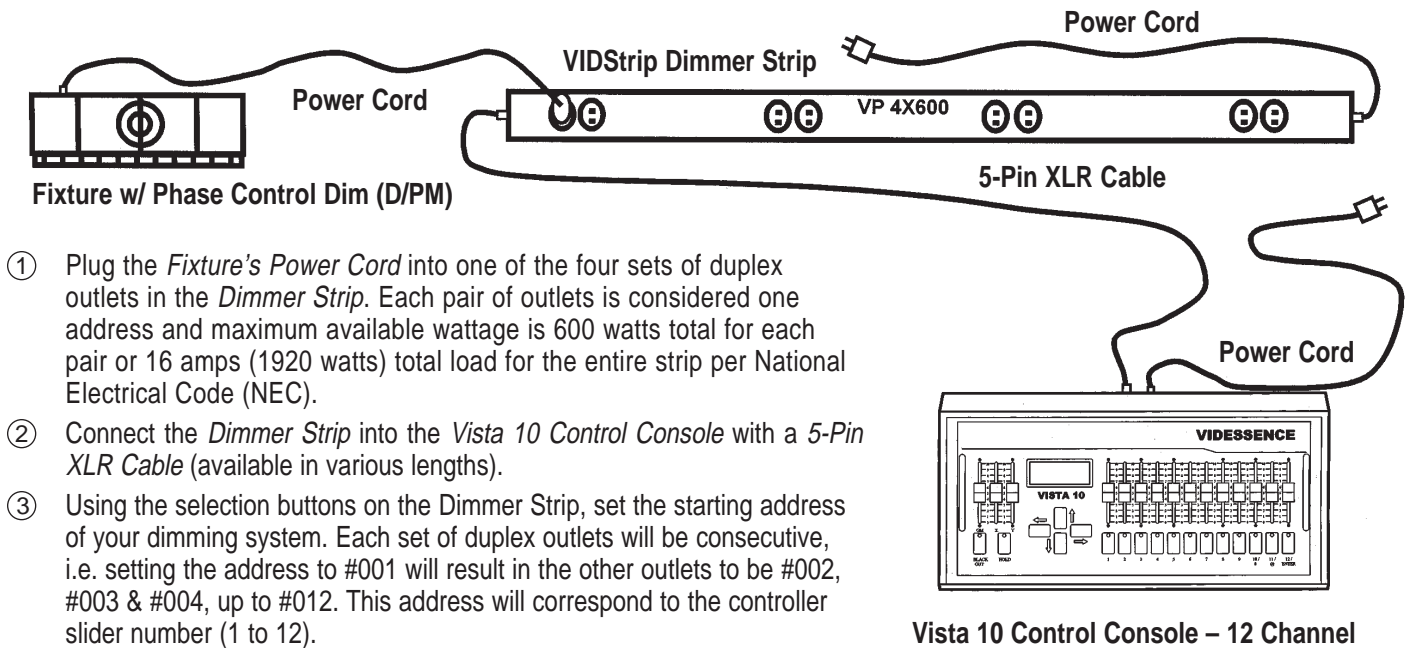

Typical Phase Control Dimming with Vista 10 Control Console & VIDStrip

Typical DMX Dimming with Vista 10 Control Console & DMX Analog Encoder