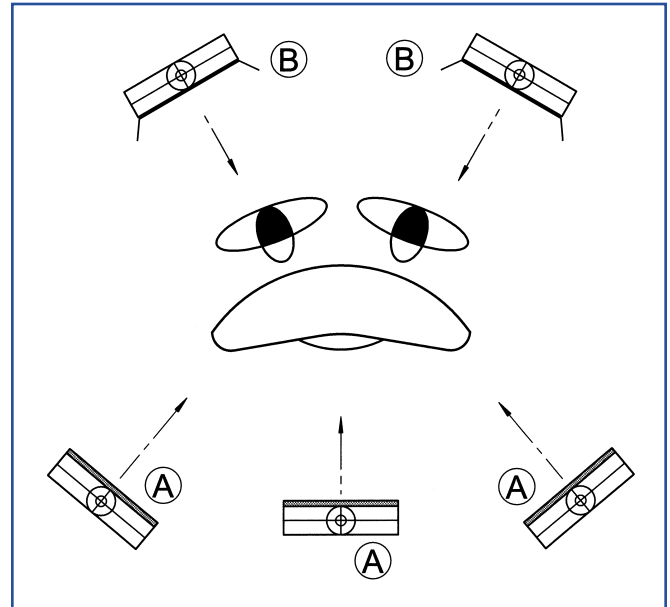

SYSTEM

- Light a small single desk with two presenters.
- Light weight fixtures can be hung from suspended ceilings.
- Available in non-dimming and dimming configurations.

LAYOUT

This package of equipment is designed to cover a single small desk with 2 presenters sitting side by side or a small 2 person interview set.

The Type B backlights should be no more than 6' above the Talent's head. The center Type A fixture should be centered between the Talent from 8' away and 7'-8' off the ground. The two remaining Type A fixtures at the front should be crossed from each side at the same height and distance as the center front fixture. Adjustable hangers are available if required. If mounted in the proper configuration an aggregated light level of 90-120 foot candles above ambient light will fill the Talent zone. With all fixtures "full-on", power consumption is less than 900 watts.