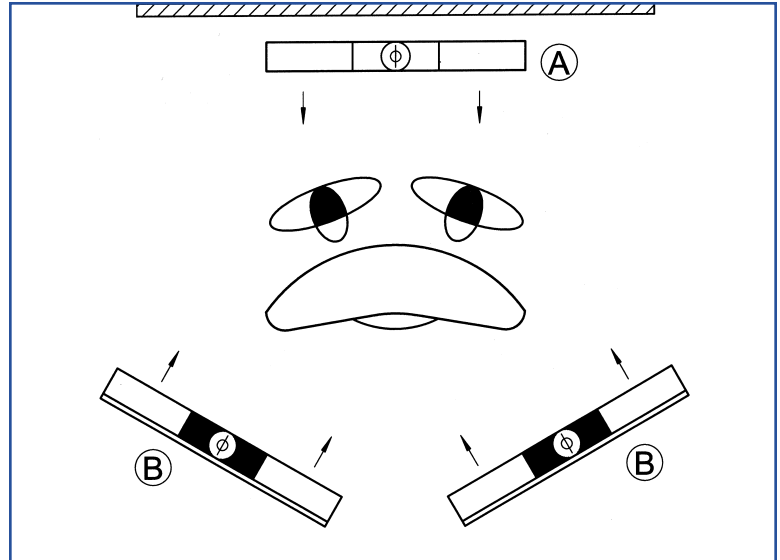

SYSTEM

- Illuminate a single desk with two presenters.
- Creates a high level “pool” of medium zone lighting.
- Excellent for:
 - Bureaus/Newsrooms or small presentation studios.
 - Distance learning environments.
 - Large Chromakey wall.
- Light weight fixtures can be hung from suspended ceilings.
- Available in non-dimming and dimming configurations.

LAYOUT

This package is designed to light a single small desk with 1 or 2 Talent positions.

Single Modular unit is used for backlight for both positions from no more that 6’ away. Two Modular Double units are crossed (see illustration) on the Talent positions, 7’ from talent and 7’-8’